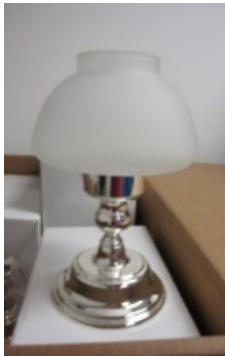

## Centerpiece Rental

\*\*\*\*\*

- #1 – Set of 3 Red Pfaltgraff Candle Holders  
(mechanical candles required)  
Height - 12in./14 in./16in.  
18 sets available  
\$10.00 each set of three
- 

- #2 – Silver Lamp  
(mechanical candles required)  
Height - 9in.  
19 available  
\$8.00 each
- 

- #3 – Pink / Purple Bouquet  
Height - 14in.  
17 available  
\$8.00 each
- 

- #4 – Julia Hurricane  
Height - 8in. / Diameter 7 in.  
20 available  
\$7.50 each
-

#5 – Red Flower Candle Holder  
(mechanical candles required)  
Height - 14in.  
15 available  
\$5.00 each

---

#6 – Round Tree Metal Lantern w/glass globe  
(does not hold water)  
Height – 10 ½ in. / Diameter – 5 ½ in.  
10 available  
\$10.00 each

---

#7 – Clear Modern Vase  
Height - 16in.  
9 available  
\$7.50 each

---

#10 – Clear Glass Rose Bowl  
Height – 7 in. / Opening 5 in.  
20 available  
\$2.50 each

---

#11 – Set of 3 – Clear Glass Cylinders  
Height – 6 in./7 ½ in./ 9 in. Diameter 3 ½ in.  
55 available  
\$3.00 each set of three